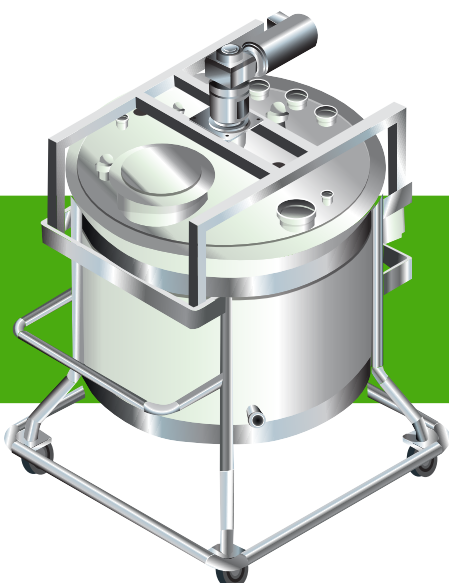

Poly / Plastic Mixtank Accessories

Get the results you need by customizaing your mixtank with a wide range of accessories.

MANWAYS

ASEPTIC GMP
MECHANICAL SEAL

FLUSH MOUNT
CONNECT

SAMPLE VALVE

TURBINE
IMPELLER

BIO PROP

SPRAYBALLS AND
RIBOFLAVIN TESTING

BOTTOM MOUNT
MIXER

CUSTOMIZABLE
FOR YOUR UNIQUE
APPLICATION

NO DEADLEG
VALVES

MIXER SPEED
CONTROLLER