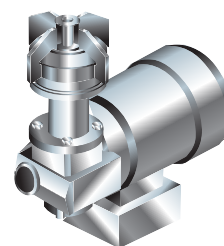

Poly / Plastic Mixtank Accessories

Get the results you need by customizaing your mixtank with a wide range of accessories.

MANWAYS

ASEPTIC GMP
MECHANICAL SEAL

FLUSH MOUNT
CONNECT

SAMPLE VALVE

TURBINE
IMPELLER

BIO PROP

SPRAYBALLS AND
RIBOFLAVIN TESTING

BOTTOM MOUNT
MIXER

CUSTOMIZABLE
FOR YOUR UNIQUE
APPLICATION

NO DEADLEG
VALVES

MIXER SPEED
CONTROLLER