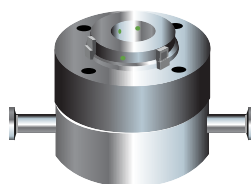

Poly / Plastic Mixtank Accessories

Get the results you need by customizaing your mixtank with a wide range of accessories.

MANWAYS

ASEPTIC GMP
MECHANICAL SEAL

FLUSH MOUNT
CONNECT

SAMPLE VALVE

TURBINE
IMPELLER

BIO PROP

SPRAYBALLS AND
RIBOFLAVIN TESTING

BOTTOM MOUNT
MIXER

CUSTOMIZABLE
FOR YOUR UNIQUE
APPLICATION

NO DEADLEG
VALVES

MIXER SPEED
CONTROLLER