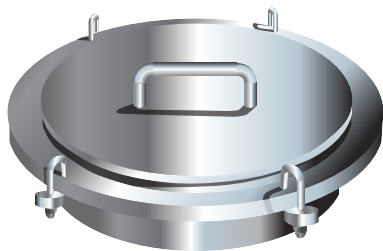

Poly / Plastic Mixtank Accessories

Get the results you need by customizaing your mixtank with a wide range of accessories.

MANWAYS

ASEPTIC GMP
MECHANICAL SEAL

FLUSH MOUNT
CONNECT

SAMPLE VALVE

TURBINE
IMPELLER

BIO PROP

SPRAYBALLS AND
RIBOFLAVIN TESTING

BOTTOM MOUNT
MIXER

CUSTOMIZABLE
FOR YOUR UNIQUE
APPLICATION

NO DEADLEG
VALVES

MIXER SPEED
CONTROLLER